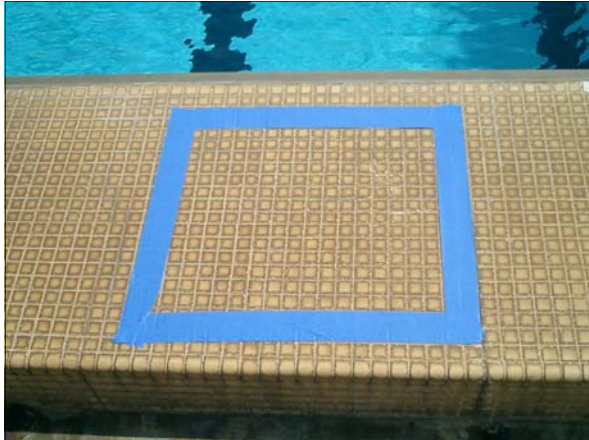

Tile Stains

This swimming pool tile is white, but it has over 20 years of evaporated minerals sun baked on its surface. A contractor was given 30 minutes to prove that our Diamond Magic® product could restore the original white color.